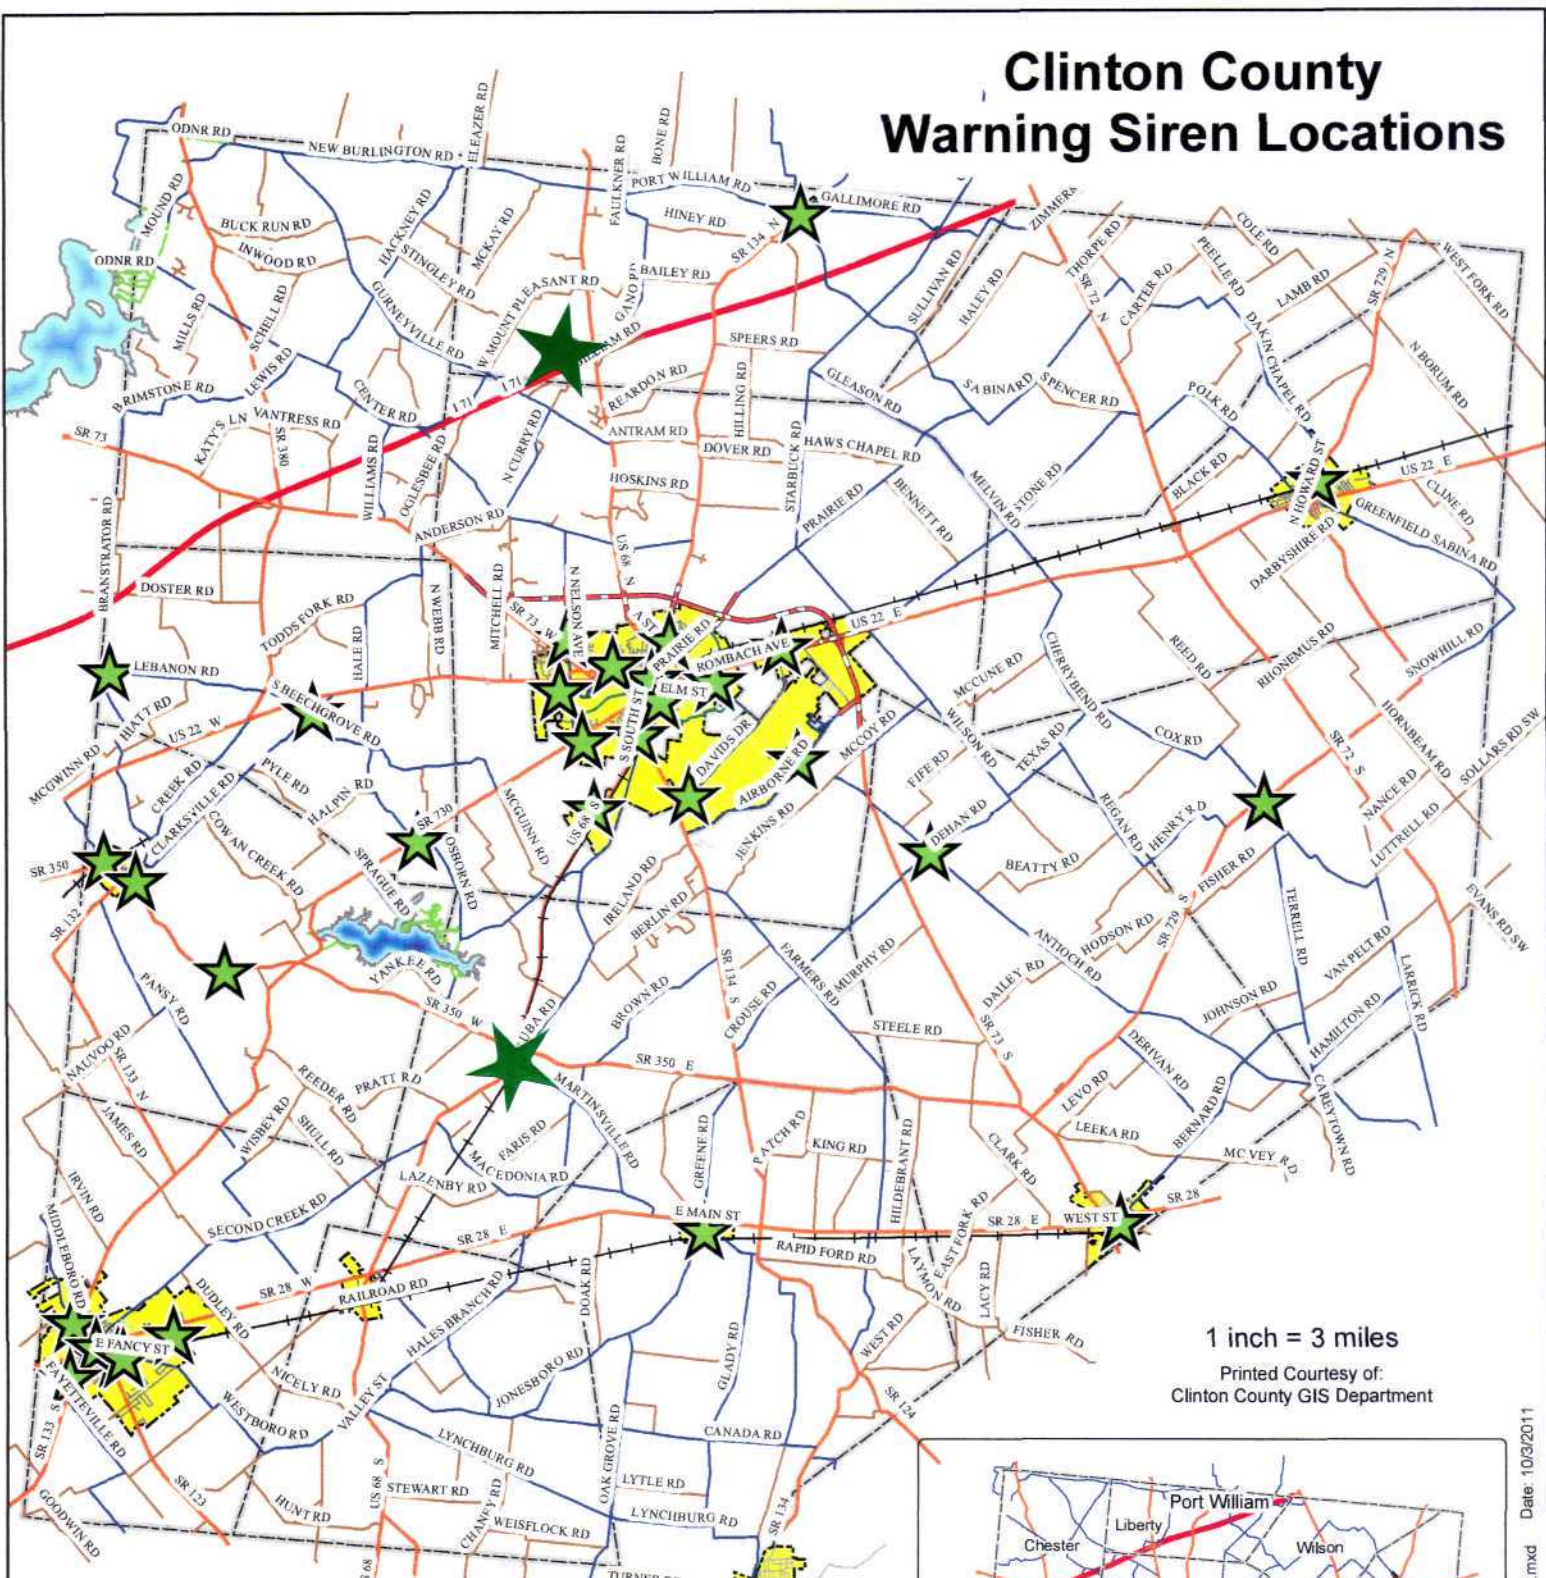

Clinton County Warning Siren Locations

1 inch = 3 miles

Printed Courtesy of:
Clinton County GIS Department

Legend

-  Sirens
-  Municipalities
-  Township Lines
-  Railroads
-  Interstate
-  State Route
-  US Highway
-  County Road
-  Township Road
-  Municipal Road
-  Private Road
-  State Park Road
-  Bike Path
-  Bypass Centerline

**Municipalities
&
Townships**